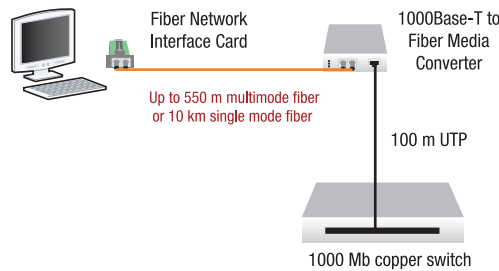

NEW
PRODUCT

network interface cards

Connectivity

N-GxX-xC-02

Gigabit Ethernet Network Interface Cards: Gigabit Ethernet 1000BASE-SX/LX

The Gigabit Ethernet NIC provides a 1000BASE-SX/LX fiber port, delivering fiber optic connectivity to the desktop for fiber rich LAN environments. With both standard and low profile form factors, driver support for most popular operating systems and PCI 2.2 plug-and-play capability, installation is a breeze in virtually any PC in your network.

Application

Ordering Information

N-GSX-SC-02

1000BASE-SX 850 nm MM (SC)
[62.5/125 μ m: 220 m/722 ft.]
[50/125 μ m: 550 m/1804 ft.]
Link Budget: 7.5 dB

N-GSX-LC-02

1000BASE-SX 850 nm MM (LC)
[62.5/125 μ m: 220 m/722 ft.]
[50/125 μ m: 550 m/1804 ft.]
Link Budget: 7.5 dB

Specifications

Standards	IEEE Std. 802.3Z IEEE Std. 802.1P IEEE Std. 802.1Q IEEE Std. 802.3x IEEE Std. 802.3ad
Expansion Bus Standard	PCI 2.2 bus 32/64-bit
Status LEDs	LINK/ACT (Link/Activity): ON = communication link; FLASHING = activity on link FDX (Full-duplex): ON = Full-duplex link
LAN Drivers	NetWare Server 4.x, 5.x, 6.x NetWare DOS Client ODI Windows 98, ME, 2000, 2003, XP, NT 4.0, VISTA Linux SCO UnixWare 7.1.x SCO Open Server Solaris
Boot Server Support	PXE, RPL, BOOTP
PCB Dimensions	Width: 2.2" [56 mm] Depth: 6.5" [165 mm] Height: 0.9" [23 mm]
Power	2.0A @ +5V
Environment	0° – 50°C; 5% – 90% humidity non-condensing; 0 – 10,000 ft. altitude
Shipping Weight	1 lb. [0.45 kg]
Regulatory Compliance	FCC Class A, CE Mark
Warranty	Lifetime